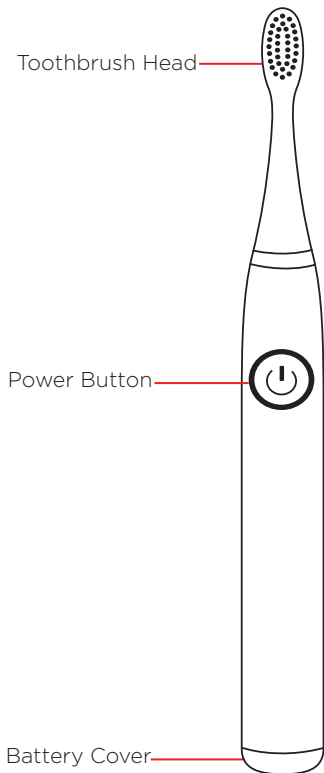

Location of Controls

Getting Started

Installing Batteries

1. Turn the battery cover on the bottom of the toothbrush **counterclockwise** to loosen, and remove.
2. Install the included AA battery into the battery compartment following the polarity (+/-) diagram in the compartment.
3. Replace the battery cover and turn clockwise until tight to close.

Installing a Brush Head

To install: Place the brush head on the top of the toothbrush, and push down all the way. Turn clockwise until the bristles are aligned with the power button to lock.

To detach: Turn the toothbrush head counterclockwise until it clicks, and gently pull the toothbrush head off.