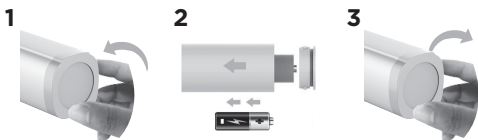

Location of Controls

Getting Started

Installing Batteries

1. Turn the battery cover on the bottom of the toothbrush **counterclockwise** to loosen, and remove.
2. Install the included AA battery into the battery compartment following the polarity (+/-) diagram in the compartment.
3. Replace the battery cover and turn clockwise until tight to close.

Installing a Brush Head

To install: Place the brush head on the top of the toothbrush, and push down all the way. Turn clockwise until the bristles are aligned with the power button to lock.

To detach: Turn the toothbrush head counterclockwise until it clicks, and gently pull the toothbrush head off.