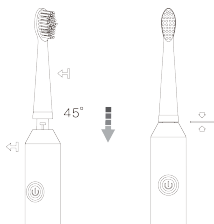

Location of Controls

Getting Started

Installing Batteries

1. Turn the battery cover on the bottom of the toothbrush **counterclockwise** to loosen, and remove.
2. Install the included AA battery into the battery compartment following the polarity (+/-) diagram in the compartment.
3. Replace the battery cover and turn clockwise until tight to close.

Installing a Brush Head

To install: Place the brush head on the top of the toothbrush, and push down all the way. Turn clockwise until the bristles are aligned with the power button to lock.

To detach: Turn the toothbrush head counterclockwise until it clicks, and gently pull the toothbrush head off.

Powering ON/OFF

- Press the button on the front of the toothbrush to power ON or OFF.

**Instructions continued
on the next page.**

Using the Toothbrush

1. Install batteries, install a toothbrush head, and power ON.
2. Wet the brush head, and apply toothpaste.
3. Brush your teeth for at least 3 minutes, as recommended by dentists. If any pain or bleeding persists from brushing your teeth, contact your dentist.
4. When finished brushing, rinse the brush head only, then dry.