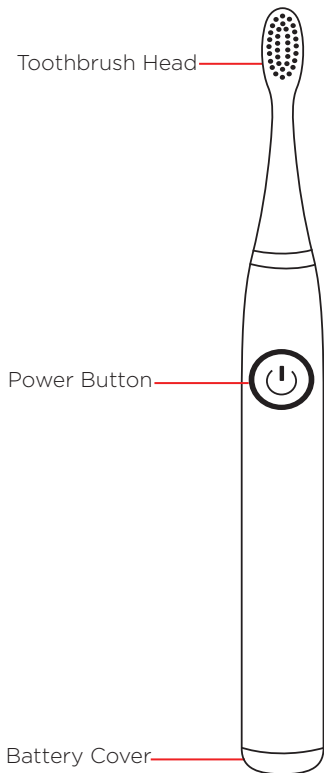

Location of Controls

Getting Started

Installing Batteries

1. Turn the battery cover on the bottom of the toothbrush **counterclockwise** to loosen, and remove.
2. Install 1 AA battery (not included) into the battery compartment following the polarity (+/-) diagram in the compartment.
3. Replace the battery cover and turn clockwise until tight to close.

Installing a Brush Head

To install: Place the brush head on the top of the toothbrush, and push down all the way. Turn clockwise until the bristles are aligned with the power button to lock.

To detach: Turn the toothbrush head counterclockwise until it clicks, and gently pull the toothbrush head off.