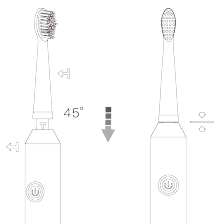

Location of Controls

Getting Started

Installing Batteries

1. Turn the battery cover on the bottom of the toothbrush **counterclockwise** to loosen, and remove.
2. Install 1 AA battery (not included) into the battery compartment following the polarity (+/-) diagram in the compartment.
3. Replace the battery cover and turn clockwise until tight to close.

Installing a Brush Head

To install: Place the brush head on the top of the toothbrush, and push down all the way. Turn clockwise until the bristles are aligned with the power button to lock.

To detach: Turn the toothbrush head counterclockwise until it clicks, and gently pull the toothbrush head off.