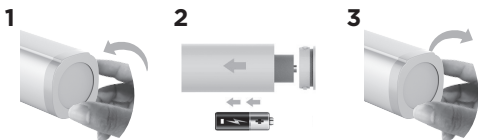

Location of Controls

Getting Started

Installing Batteries

1. Turn the battery cover on the bottom of the toothbrush **counterclockwise** to loosen, and remove.
2. Install 1 AA battery (not included) into the battery compartment following the polarity (+/-) diagram in the compartment.
3. Replace the battery cover and turn clockwise until tight to close.

Installing a Brush Head

To install: Place the brush head on the top of the toothbrush, and push down all the way. Turn clockwise until the bristles are aligned with the power button to lock.

To detach: Turn the toothbrush head counterclockwise until it clicks, and gently pull the toothbrush head off.