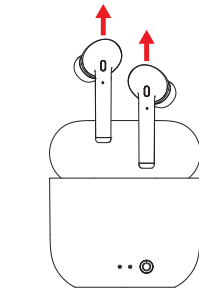

ART+SOUND™

True Wireless Earbuds
with Charging Case

Quickstart Guide
ARTWS100

①

**Charge the case,
and place the earbuds
inside to charge**

(Plug into
back
of case)

②

**Power earbuds ON
by removing them
from their case**