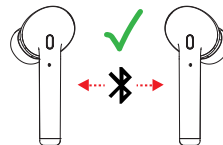

**After a moment, the
earbuds will pair
to each other**

A tone will be heard