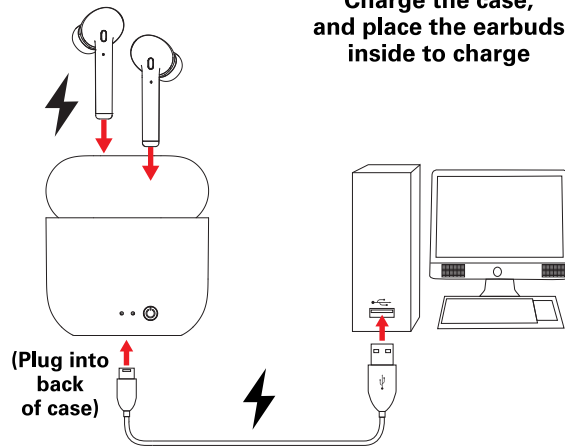

ART+SOUND™

True Wireless Earbuds
with Charging Case

Quickstart Guide
ARTWS100

①

**Charge the case,
and place the earbuds
inside to charge**

(Plug into
back
of case)

②

**Power earbuds ON
by removing them
from their case**