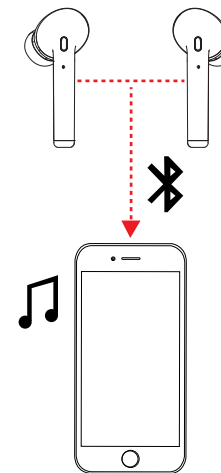

**ART+SOUND™**

Printed in China  
v1. 10-2020

**ART+SOUND™**

**True Wireless Earbuds**  
with Charging Case

Quickstart Guide  
ARTWS6

**①**

**Charge the case,  
and place the earbuds  
inside to charge**

(Plug into  
back  
of case)

**②**

**Power earbuds ON  
by removing them  
from their case**

**After a moment, the  
earbuds will pair  
to each other**

**A tone will be heard**

**③**

**In your device's  
Bluetooth settings,  
select ARTWS6**